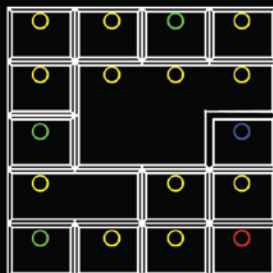

Wall

Rendering

Bottles

Final images

Right view

Front view

Why do we go to bars?

Furniture design # Table

A long and connected table that i designed myself enables people who comes to the bar to socialize with people easier

To socialize

To enjoy atmosphere

Furniture design # Shelf

The shelf with colorful lights placed randomly creates an atmosphere of calm and restfulness

Lighting design # Wall

The walls are designed with mirrors based on irregular geometric patterns, which makes the bar look more modern and refined

Rendering - Bottles

Six bottles, 3D MAX, 2015

Final image - Right view