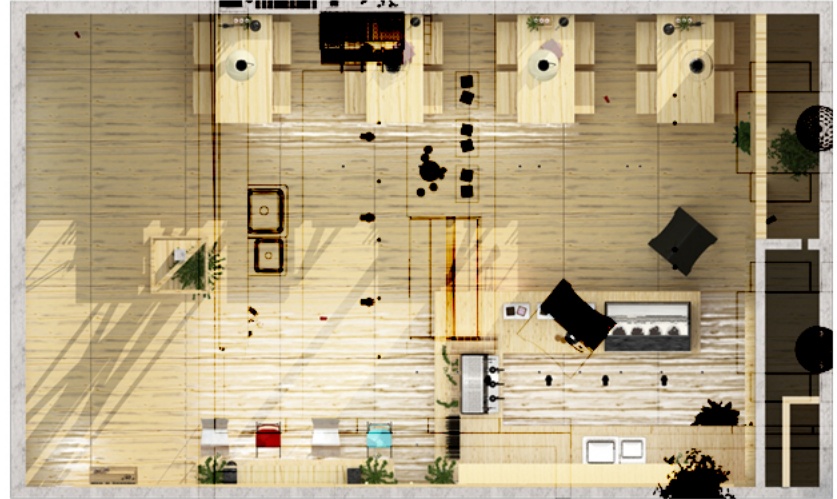

ISO METRIC

CAFE DESIGN

231.4 M²

GREEN ART COMPUTER ACADEMY
CHOI MIN JAE

PLAN & TOP VIEW

CAFE DESIGN

231.4 M²

GREEN ART COMPUTER ACADEMY
CHOI MIN JAE

REALIZABLE DESIGN

CAFE DESIGN
INTERIOR DESIGN
COMMERCE SPACE

GREEN ART COMPUTER ACADEMY
CHOI MIN JAE

REALIZABLE DESIGN

CAFE DESIGN
INTERIOR DESIGN
COMMERCE SPACE

GREEN ART COMPUTER ACADEMY
CHOI MIN JAE

REALIZABLE DESIGN