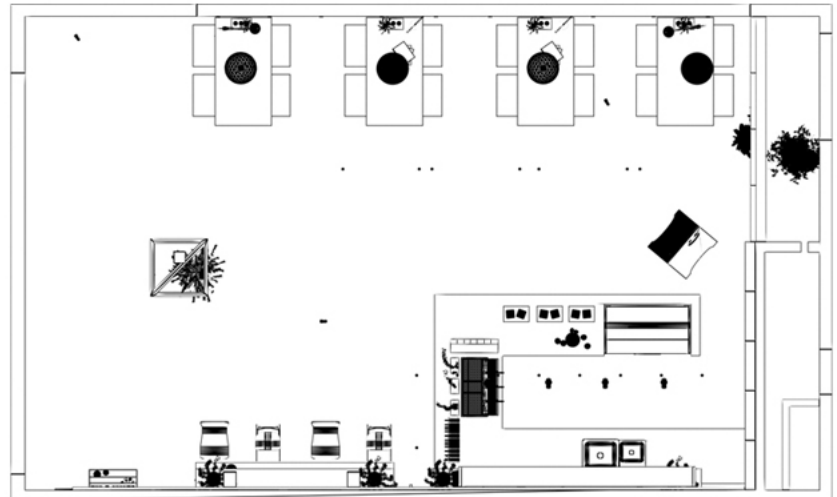

ISO METRIC

CAFE DESIGN

231.4 M²

GREEN ART COMPUTER ACADEMY
CHOI MIN JAE

PLAN & TOP VIEW

CAFE DESIGN

231.4 M²

GREEN ART COMPUTER ACADEMY
CHOI MIN JAE

REALIZABLE DESIGN

CAFE DESIGN
INTERIOR DESIGN
COMMERCE SPACE

GREEN ART COMPUTER ACADEMY
CHOI MIN JAE

REALIZABLE DESIGN

CAFE DESIGN
INTERIOR DESIGN
COMMERCE SPACE

GREEN ART COMPUTER ACADEMY
CHOI MIN JAE

REALIZABLE DESIGN